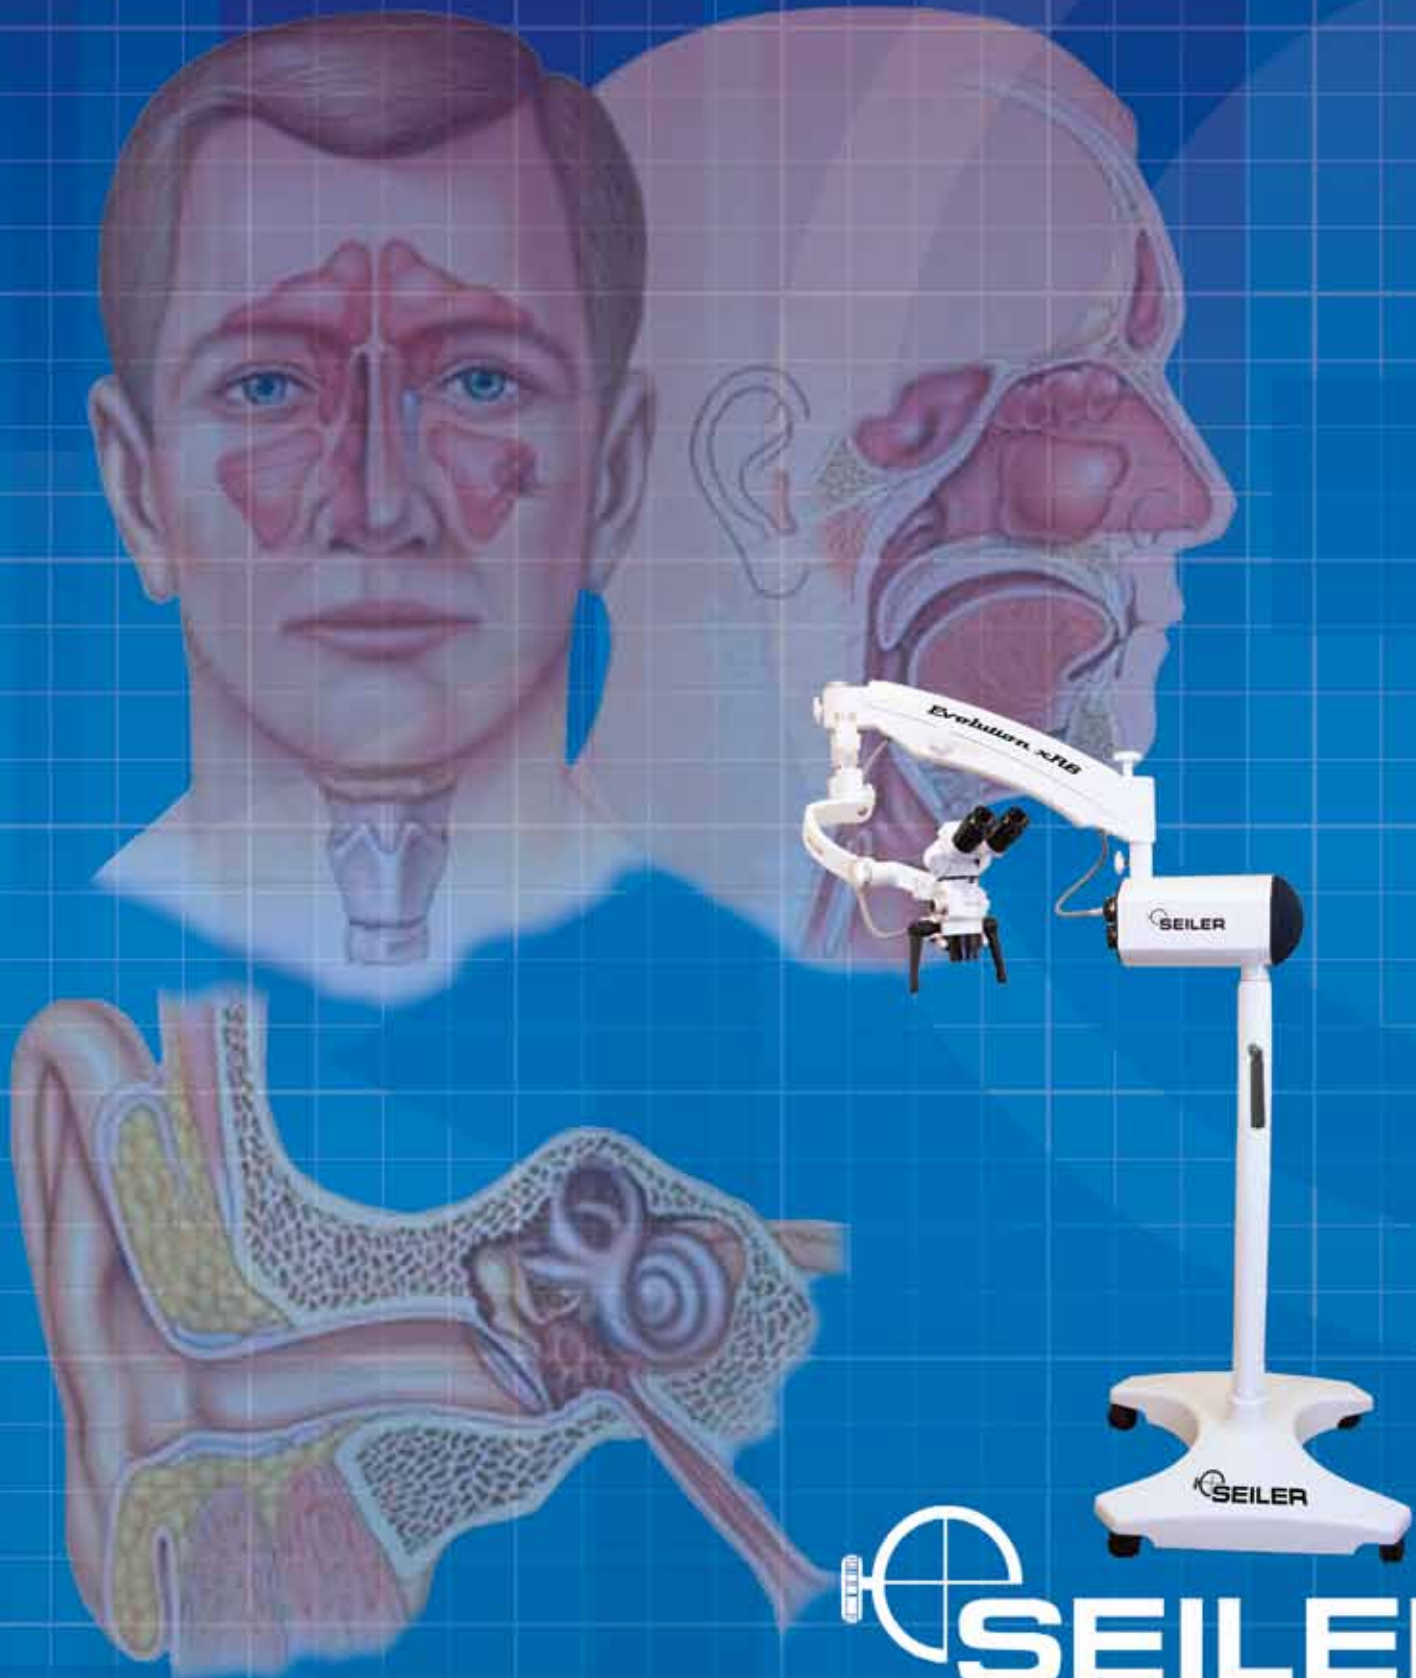

Surgical Microscopes for ENT

 **SEILER**
PRECISION MICROSCOPES

Surgical Microscopes for ENT

EVOLUTION xR6 STRAIGHT BINOCULAR HEAD			EVOLUTION xR6 INCLINABLE BINOCULAR HEAD		
PRODUCT #	DESCRIPTION	PRICE	PRODUCT #	DESCRIPTION	PRICE
EVO-ENT1	Evolution ENT Microscope, Floor Model	\$10,995. ⁰⁰	EVO-ENT1-180	Evolution ENT Microscope, Floor Model	\$14,995. ⁰⁰
EVO-ENT2	Evolution ENT Microscope, Wall Model	\$10,995. ⁰⁰	EVO-ENT2-180	Evolution ENT Microscope, Wall Model	\$14,995. ⁰⁰
EVO-ENT3	Evolution ENT Microscope, High Wall Model	\$11,995. ⁰⁰	EVO-ENT3-180	Evolution ENT Microscope, High Wall Model	\$15,995. ⁰⁰
EVO-ENT4	Evolution ENT Microscope, Ceiling Mount	\$11,995. ⁰⁰	EVO-ENT4-180	Evolution ENT Microscope, Ceiling Mount	\$15,995. ⁰⁰
EVO-ENT5	Evolution ENT Microscope, Table Mount	\$10,995. ⁰⁰	EVO-ENT5-180	Evolution ENT Microscope, Table Mount	\$14,995. ⁰⁰

- Straight Binocular Head (use 0-180 under the Inclunable Heading)
- 10x Eyepieces
- 250 mm Standard Objective
- 6 Step Magnification System
- Dual Light Source with 50W Metal Halide and Halogen Backup
- 5 possible Mounting options including Wall, Ceiling, High Wall, Floor, and Table
- Live Video and Digital Camera Accessories Available
- Limited Lifetime Warranty